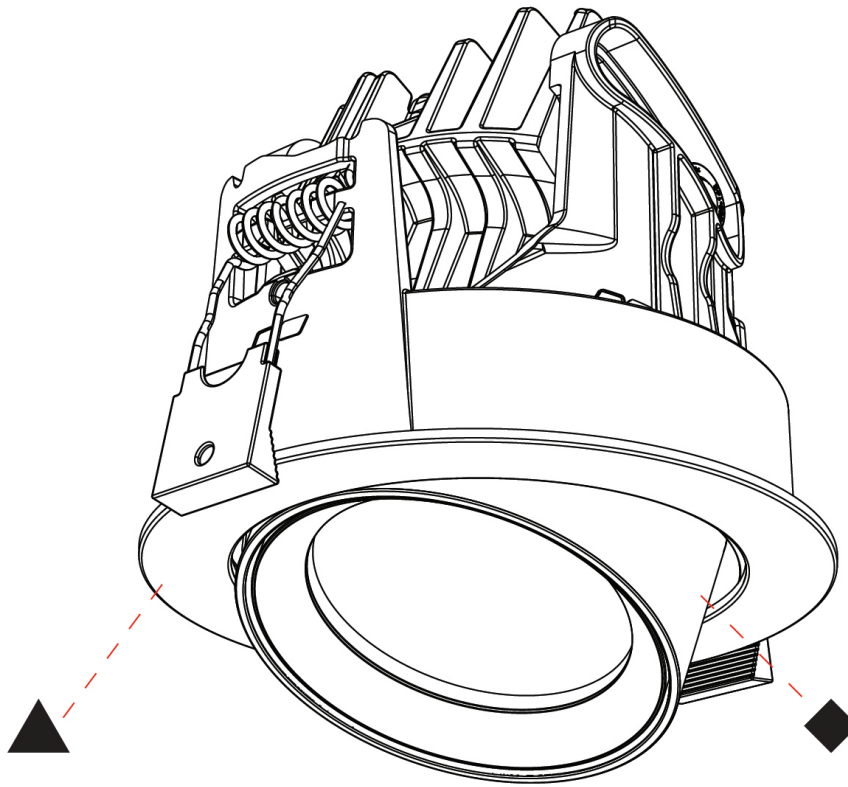

CENTRIQ ROUND ADJUSTABLE RECESSED

A35974-

PROJECT _____

TYPE _____

SPECIFIER _____

QUANTITY _____

DATE _____