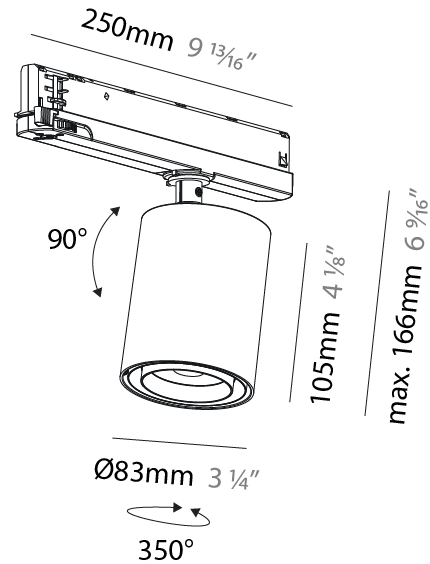

GENERAL

Series: Centriq
Subseries: Centriq In Flex
Brand: Prolicht
Division: Architectural
Mounting Type: Track
Subcategory: Spots

PHYSICAL

Shape: Cylinder
Diameter (mm): 83
Diameter (in): 3 1/4
Length (mm): 250
Length (in): 9 13/16
Height (mm): 166
Height (in): 6 9/16

Light Distribution: Adjustable / Direct

Fixture Finish: SSR / BKV / CWI / CRY / HAB / UFT / ITA / RUA / FTG / MYG / LOD / PUS / FRO / FUP / KIA / POP / BLS / SPG / MEY / GOH / GUM / CHC / COM / ABZ / JAG / OBR / MOS / ROR

Holder Finish: WHI / BLK

Accent Finish: SSR / BKV / CWI / CRY / HAB / LAG / UFT / ITA / RUA / RUR / MIC / FTG / MYG / TWT / LOD / PUS / FRO / FUP / KIA / POP / BLS / SPG / MEY / GOH / GUM / CHC / COM / ABZ / JAG

Fixture Material: Aluminum

ELECTRICAL

Lamp Type: LED (Zhaga Standard)
Input Wattage (W): 20
Total Output Wattage (W): 18.1
Dimming: Non-Dimmable / 0-10V Dimming
Driver Included: Yes
Driver Location: Integrated
Driver Type: Constant Current - 120Vac
Driver Class: Class 2
Input Voltage (V): 120

LED

Number of LEDs: 1
Color Temperature (°K): 2700 / 3000 / 3500 / 4000
Max. Delivered Lumen (lm): 1207 / 1300 / 1376 / 1380
Nominal Lumen (lm): 1672 / 1800 / 1905 / 1910
CRI: >90 CRI
Lamp Life (hrs): 50000

OPTICAL

Reflector°: Adjustable 14 - 44
Adjustability: Rotational 360°; Tilt 90° (±45°)

RATINGS AND CERTIFICATIONS

Certified By: Certified for North American Standards
IP rating: IP20